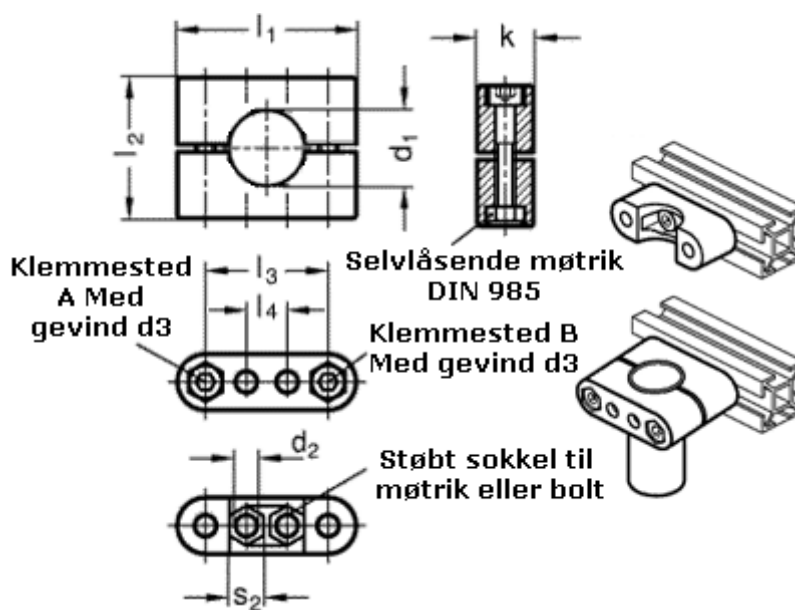

Article number: 20231B202NI

Description: E+G

Tube supports GN231-B20-22-NI

## Measures

$d_1 = 20$

$s_2 = 13$

$d_2 = 8.5$

$d_3 = M 8$

$k = 22$

$l_1 = 70$

$l_2 = 55$